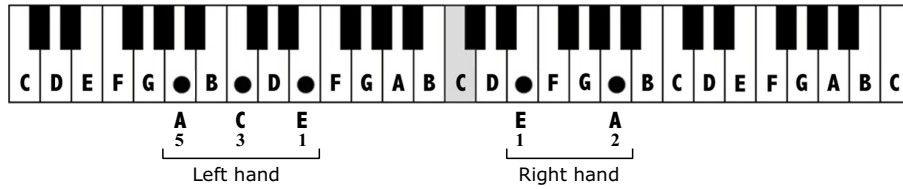

The keyboard notes and finger positions to start playing

Middle of keyboard

♩ = 100

Variation 1

A

Am Dm Am Am Dm

U - na mat - ti - na mi sono al -

za - to o bel - la ciao bel - la ciao bel - la ciao ciao ciao u - na mat -

ti - na mi sono al - za - to e ho tro -

Play with the arranger

The complete sheet music is available on our site noviscore.com