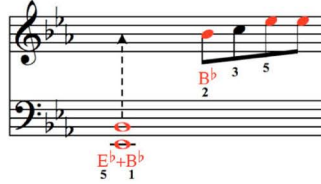

# Amazing Grace

Traditional song  
Lyricist : John Newton  
Singer : Susan Boyle

Solo piano  
Level 2

Reading aid

Made to be Played

## Interpreting the reading aid

The arrows indicate when to play with the left hand

The red-colored notes are played on the black keyboard keys

The numbers indicate which finger plays the note (1 = thumb)

Note names:

E<sup>b</sup>+B<sup>b</sup>  
5 1

The rests and ties have been purposefully removed to make the score easier to read, to focus only on the notes to be played.

To establish the rhythm, consult your score without "reading aid" or download the score recorded in noviscore.fr for guidance.

♩ = 60

**A**

A - ma - zing grace how sweet the sound that

Use pedal...

saved a wretch like me I

once was lost but now am found was

blind but now I see

Full sheet music is available on our website