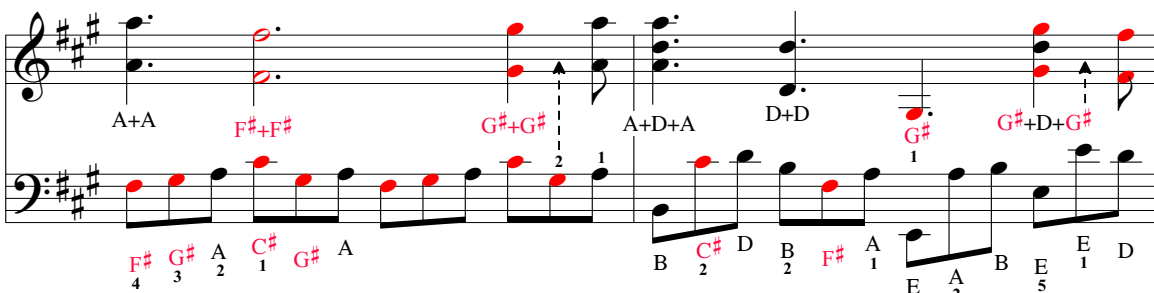

B Theme 1

La partition complète est disponible sur noviscore.fr