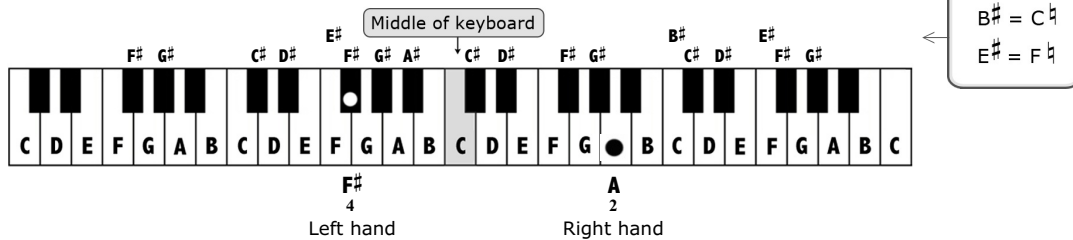

Chi Mai

Musical score of the movie "Le professionnel"

Composer : Ennio Morricone

Solo piano

Level 1

Made to be Played

Need help to play your score ?

Available on noviscore.fr

Score with note names

The keyboard notes and finger positions to start playing

$\text{♩} = 66$

A Introduction

--- Play the right hand an octave higher until the end of the part **B** --->

NC. Progressively louder...