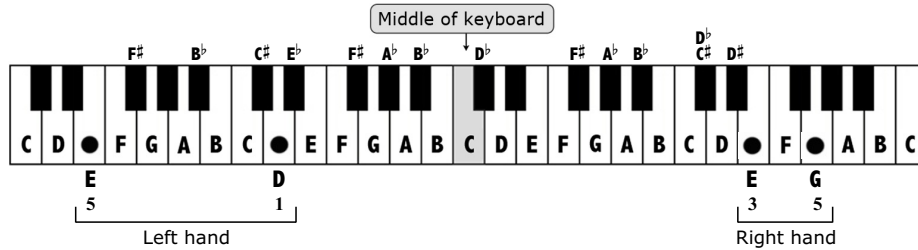

Misty

Lyricist : Johnny Burke
Composer : Erroll Garner
Artist : Ella Fitzgerald

Solo piano

Level 1

Made to be Played

The keyboard notes and finger positions to start playing

♩ = 60 - 80

Introduction