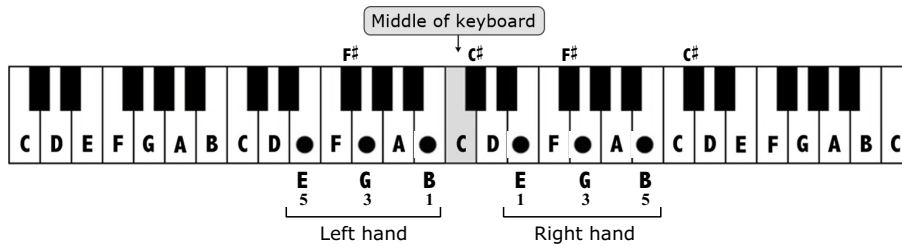

Mad world

Lyricist / Composer : Roland Orzabal

Solo piano

Level 1

Made to be Played

Need help to play your score ?
Available on [noviscore.com](https://www.noviscore.com)
Score with note names

The keyboard notes and finger positions to start playing

♩ = 87

A Introduction

Use pedal...

B Verses 1 / 2

Em G D

All a - round me are fa - mi - liar fa - ces worn out pla - ces

A Em

worn out fa - ces bright and ear - ly for their