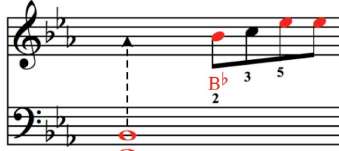

Mad world

Lyricist / Composer : Roland Orzabal

Accompanying piano

Level 2

Reading aid

Made to be Played

Interpreting the reading aid

The arrows indicate when to play with the left hand

Note names: E^b+B^b
5 1

The red-colored notes are played on the black keyboard keys

The numbers indicate which finger plays the note (1 = thumb)

The rests and ties have been purposefully removed to make the sheet music easier to read, to focus only on the notes to be played. To establish the rhythm, consult your sheet music without "reading aid" or download the audio extract from noviscore.com for guidance.

♩ = 87

A Introduction

1st sung note = E

Use pedal...

B Verse 1

All a - round me are fa - mi - liar fa - ces worn out pla - ces

Page 2

C Chorus